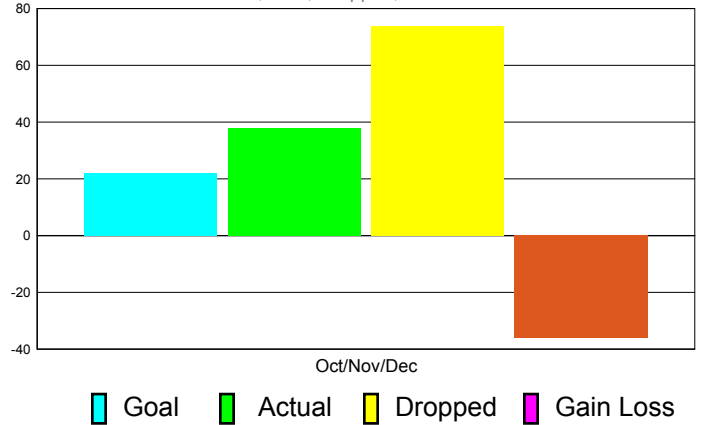

Membership Results 2011-2012

Goal, New, Dropped, Gain/Loss